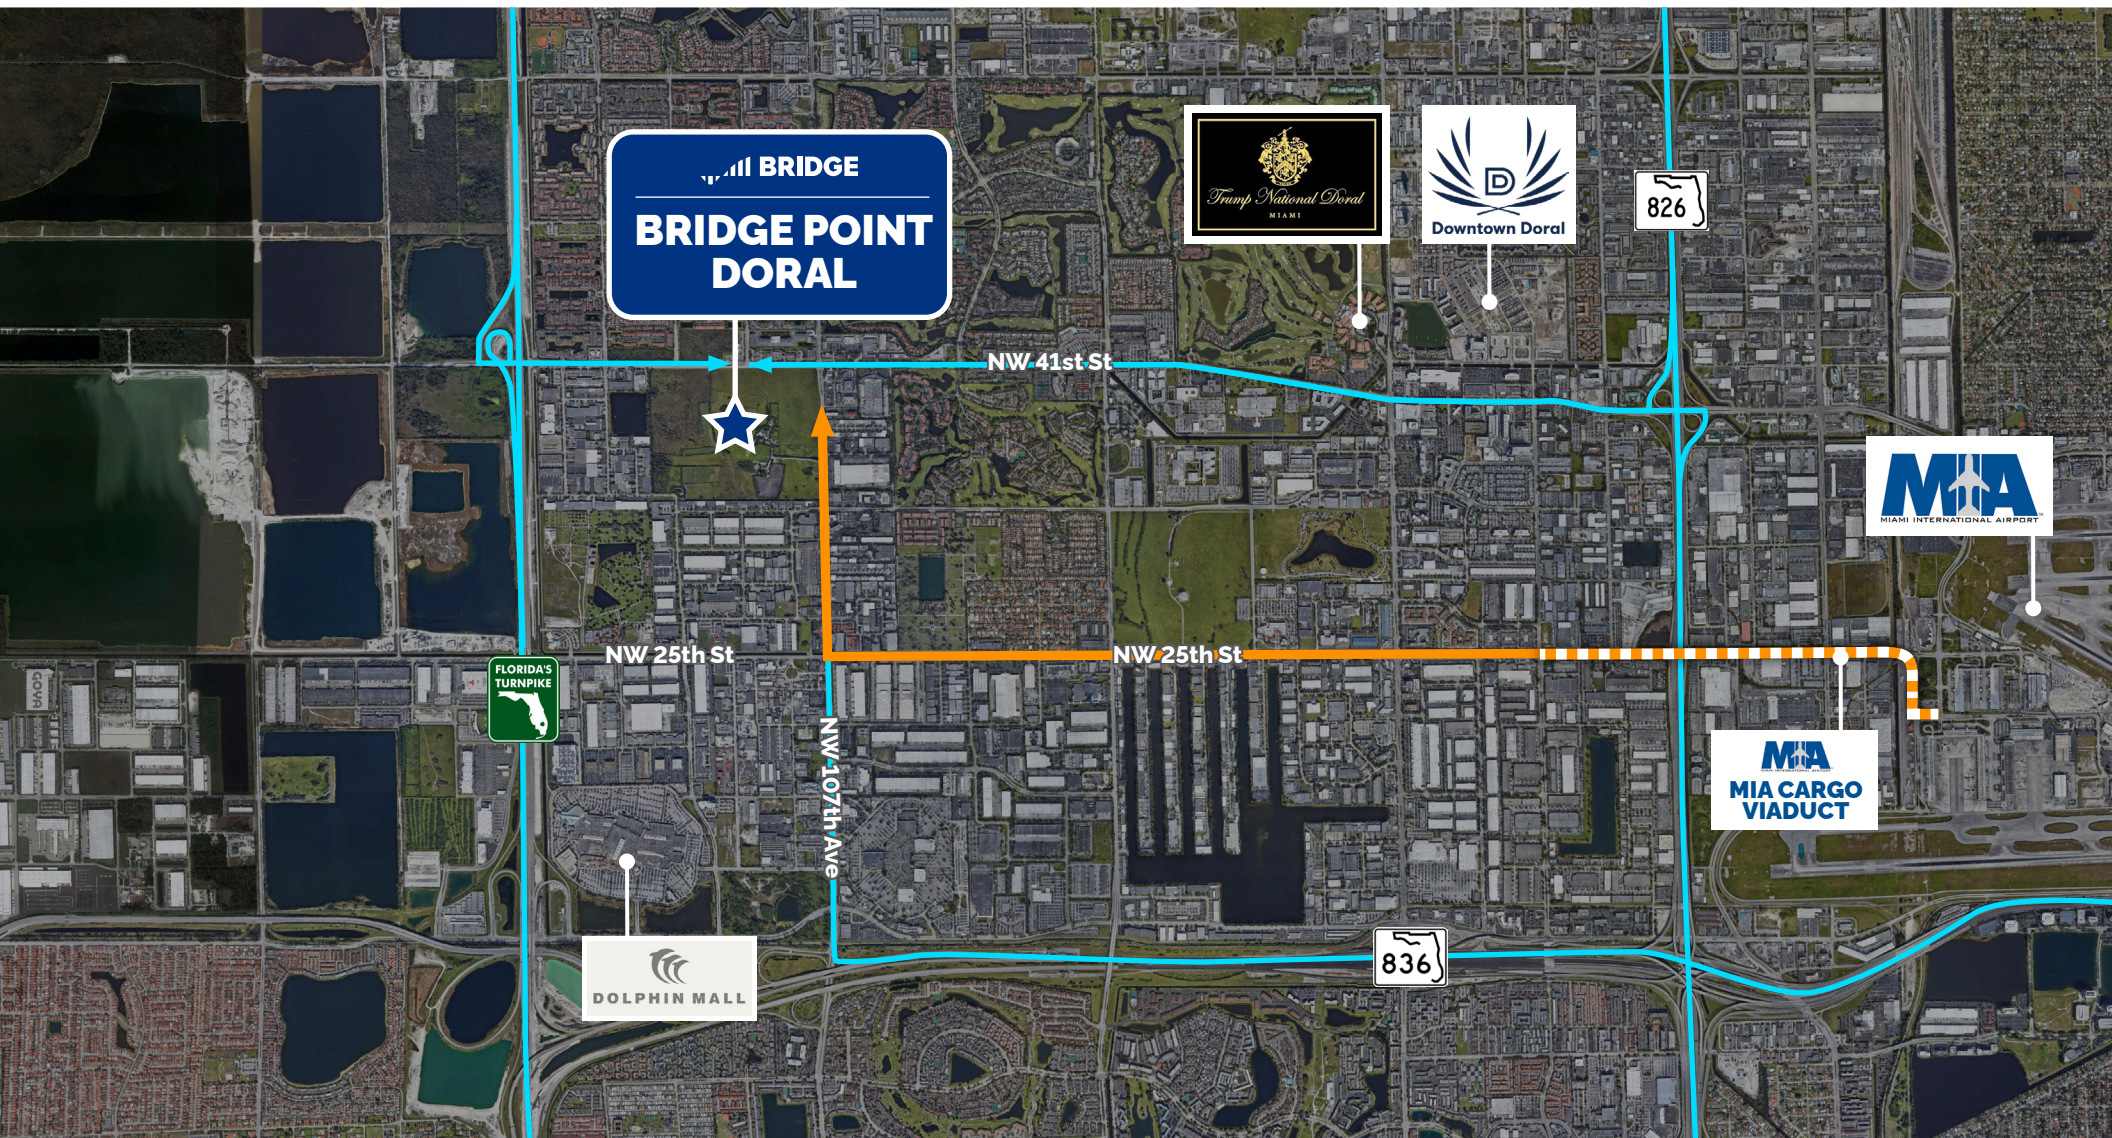

ACCESS MAP

BRIDGE

ACCESS FROM FLORIDA'S TURNPIKE

BRIDGE

BRIDGE
**BRIDGE POINT
DORAL**

COMING SOON
Direct NB
entrance ramp
via NW 117 Avenue

Access from
Florida's Turnpike

ACCESS FROM FL-836

BRIDGE

Access from
FL-836

ACCESS FROM FL-826

BRIDGE

Access from
FL-826

ACCESS FROM MIA CARGO

BRIDGE POINT DORAL

Access from
MIA Cargo