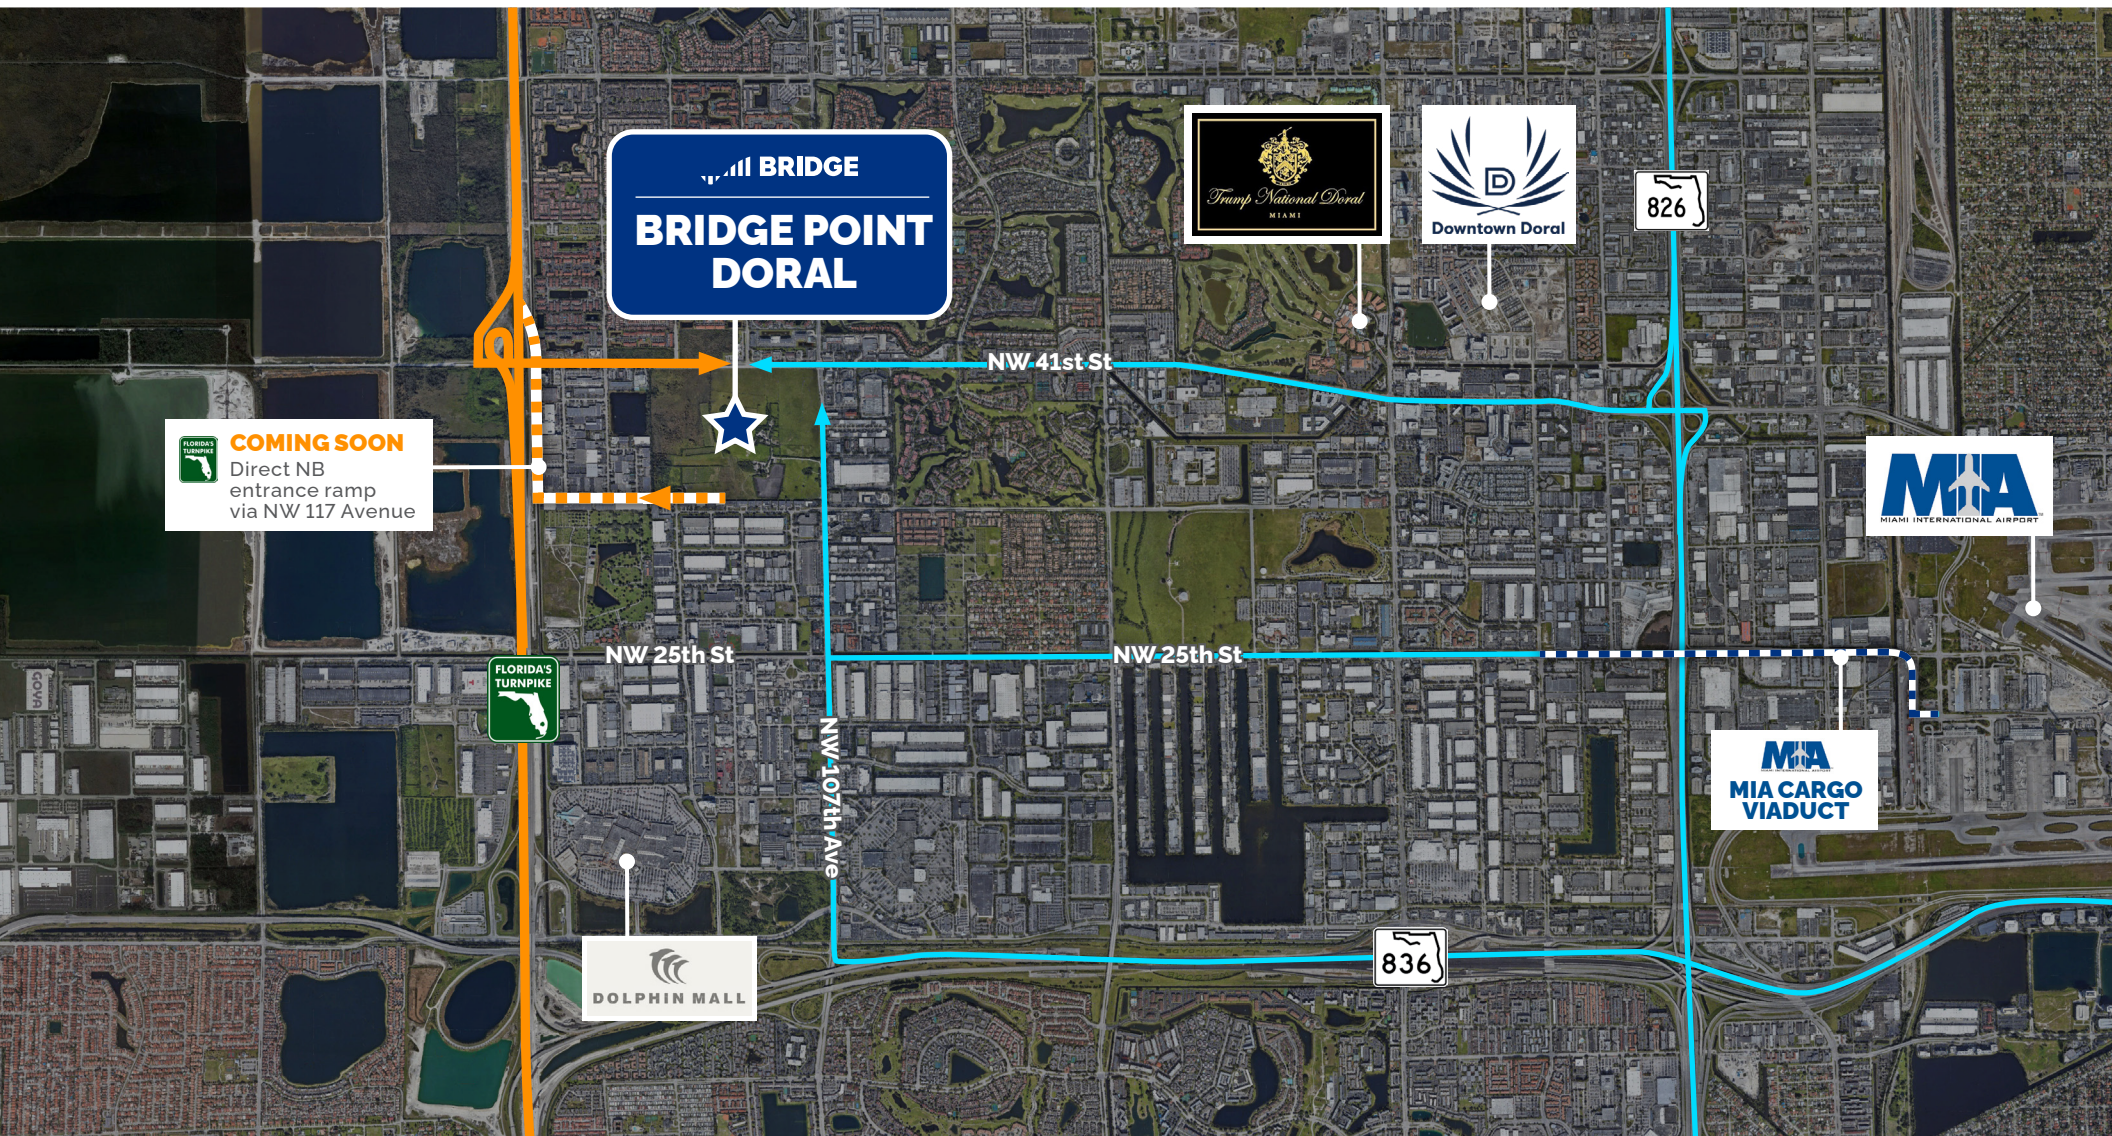

ACCESS MAP

BRIDGE

ACCESS FROM FLORIDA'S TURNPIKE

BRIDGE

BRIDGE
**BRIDGE POINT
DORAL**

COMING SOON
Direct NB
entrance ramp
via NW 117 Avenue

Access from
Florida's Turnpike

ACCESS FROM FL-836

BRIDGE

Access from
FL-836

ACCESS FROM FL-826

BRIDGE

Access from
FL-826

ACCESS FROM MIA CARGO

BRIDGE POINT DORAL

Access from
MIA Cargo