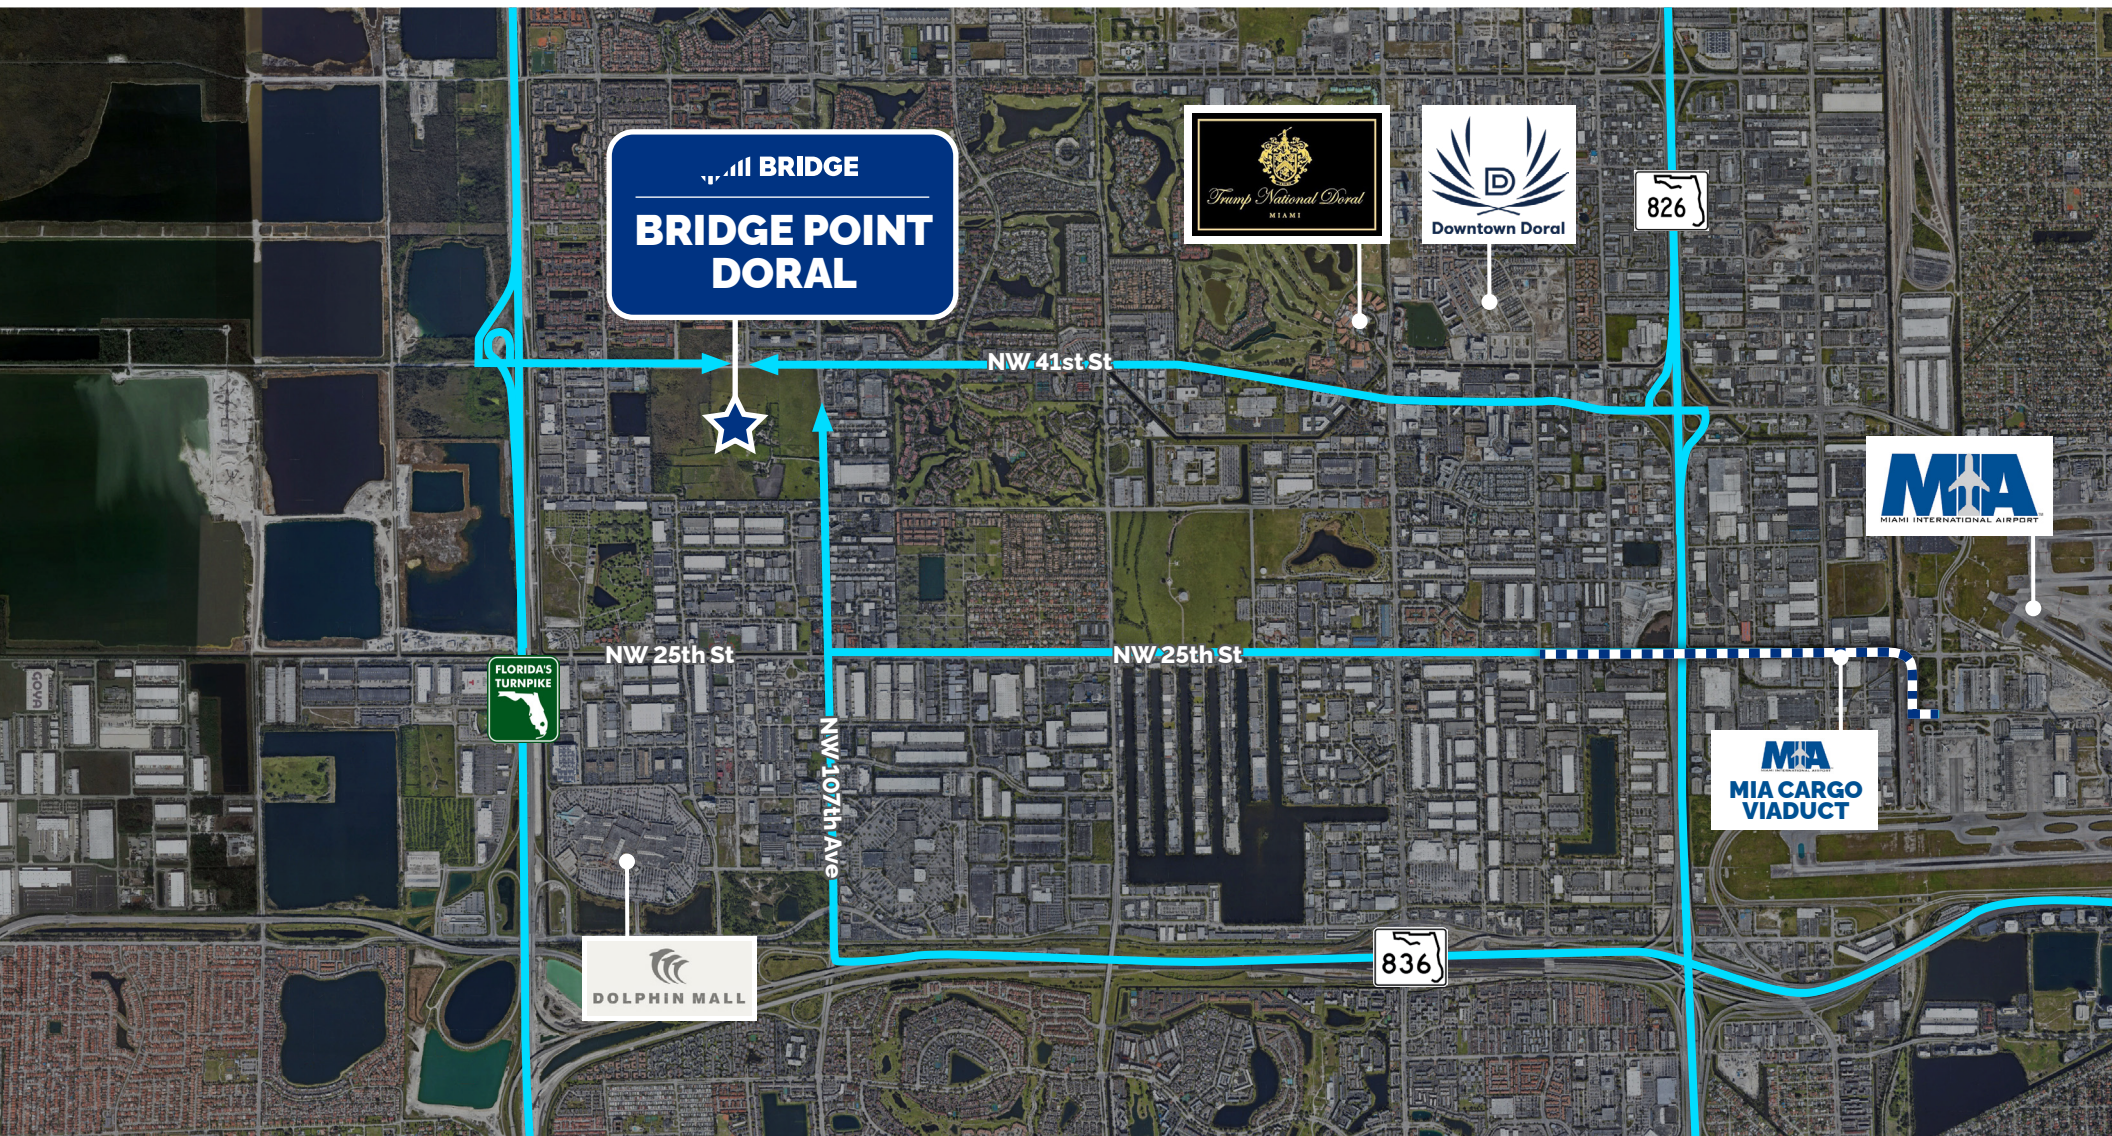

ACCESS MAP

BRIDGE

ACCESS FROM FLORIDA'S TURNPIKE

BRIDGE

BRIDGE
**BRIDGE POINT
DORAL**

COMING SOON
Direct NB
entrance ramp
via NW 117 Avenue

Access from
Florida's Turnpike

ACCESS FROM FL-836

BRIDGE

Access from
FL-836

ACCESS FROM FL-826

BRIDGE

Access from
FL-826

ACCESS FROM MIA CARGO

BRIDGE POINT DORAL

Access from
MIA Cargo